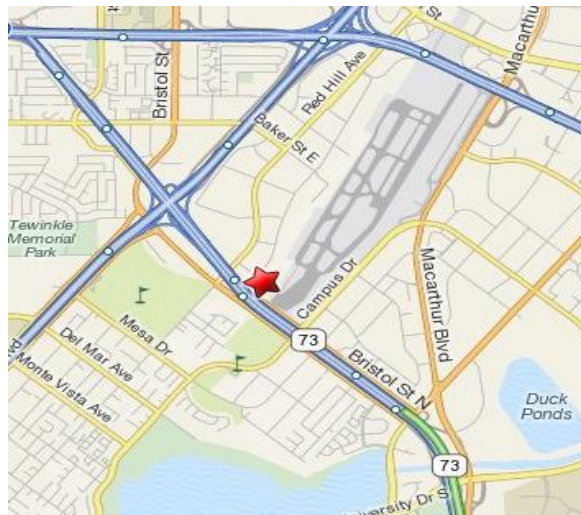

OPEN HOUSE

March 6th 2010

8 am to 4 pm

TruSpeed is having an **Open House to coincide with the LA Lit and Toy Show**

Please stop by on your way to the show, on your way home or on your way to one of the other related events

Over 50 rare and unique Porsches spanning 40 model years

TruSpeed's 3 World Challenge GT3 Cup Cars will be on display... including the newest addition, a 2010 Porsche GT3 Cup Car

Refreshments

We are located adjacent to the John Wayne/Orange County Airport